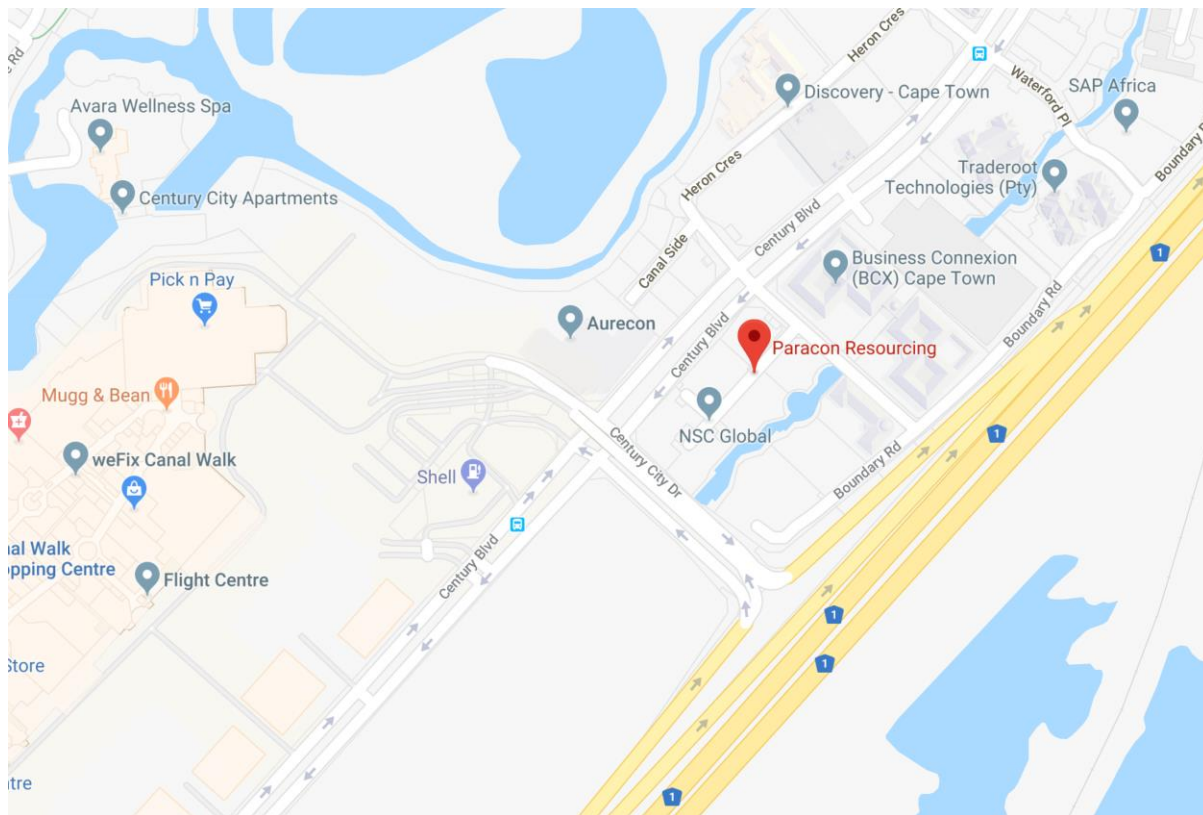

Directions to our Cape Town Office

GPS co-ordinates: 33°53'29.9"S 18°30'59.6"E

Full Address: Paracon House - Block C, Canal Close Century Falls, Century City, 7441

Office Number: +27 21 468 7000

Directions

From Southern Suburbs (M3/N2/Nelson Mandela Boulevard)

Follow the M5/M3 to the N1 exit towards Stellenbosch/Durbanville. Proceed along the N1, keeping left to take Exit 10 off the N1. Once in exit 10, keep right until the exit for Century City Drive to your left, take this exit. At the traffic light, turn right into Century Boulevard and drive for a few hundred metres, then take the first turn to your right into Bridge Street, entering into Century Falls office park.

Parking is available directly in front of the building.

From Northern Suburbs (N1)

Follow the N1 towards town. As you approach Canal Walk on the right, take the Exit 10 off-ramp, turn right over the bridge, and then proceed to take a right at the robots heading back on to the N1 North bound. Keep left and take the exit for Century City Drive to your left. At the traffic light, turn right into Century Boulevard and drive for a few hundred metres, then take the first turn to your right into Bridge Street, entering into Century Falls office park. Parking is available directly in front of the building.

From the CBD

Exit town onto the N1 towards Stellenbosch/Durbanville. Proceed along the N1, keeping left to take Exit 10 off the N1. Once in exit 10, keep right until the exit for Century City Drive to your left, take this exit. At the traffic light, turn right into Century Boulevard and drive for a few hundred metres, then take the first turn to your right into Bridge Street, entering into Century Falls office park. Parking is available directly in front of the building.